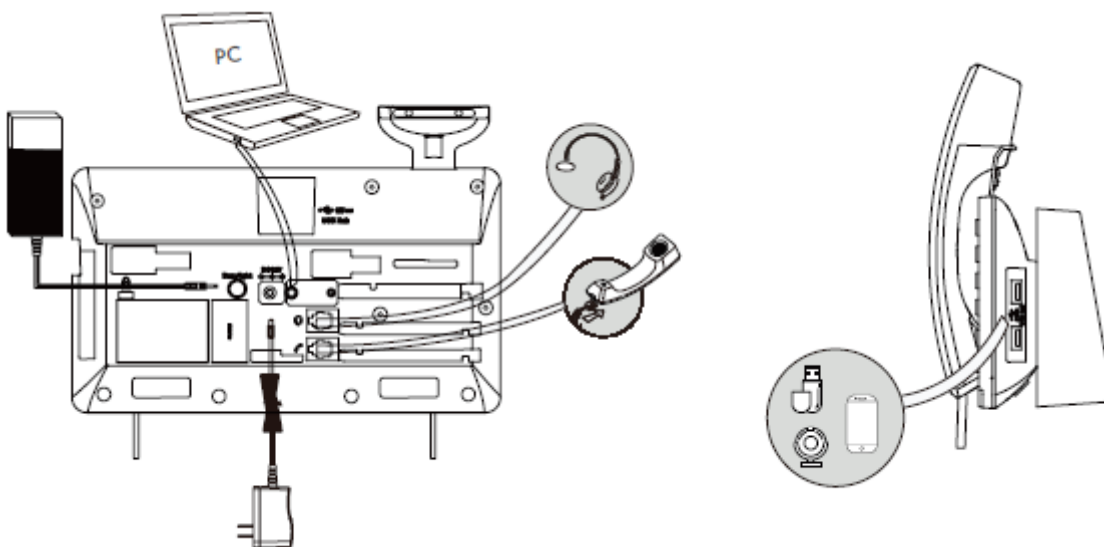

• Operating temperature: -10~50°C (+14~122°F)
Package Features	• Package content: - Yealink MP50 USB phone - Handset with handset cord - Power Adapter - Stand - Quick Start Guide - Busylight (Optional) - BT50 Dongle (Optional) • Qty/CTN: 5 PCS • N.W/CTN: 4.6 kg • G.W/CTN: 5.1 kg • Giftbox size: 249 mm x 179 mm x 103 mm • Carton Meas: 529 mm x 188 mm x 261 mm

Connection

For more information, please go to the [Yealink official website](#).